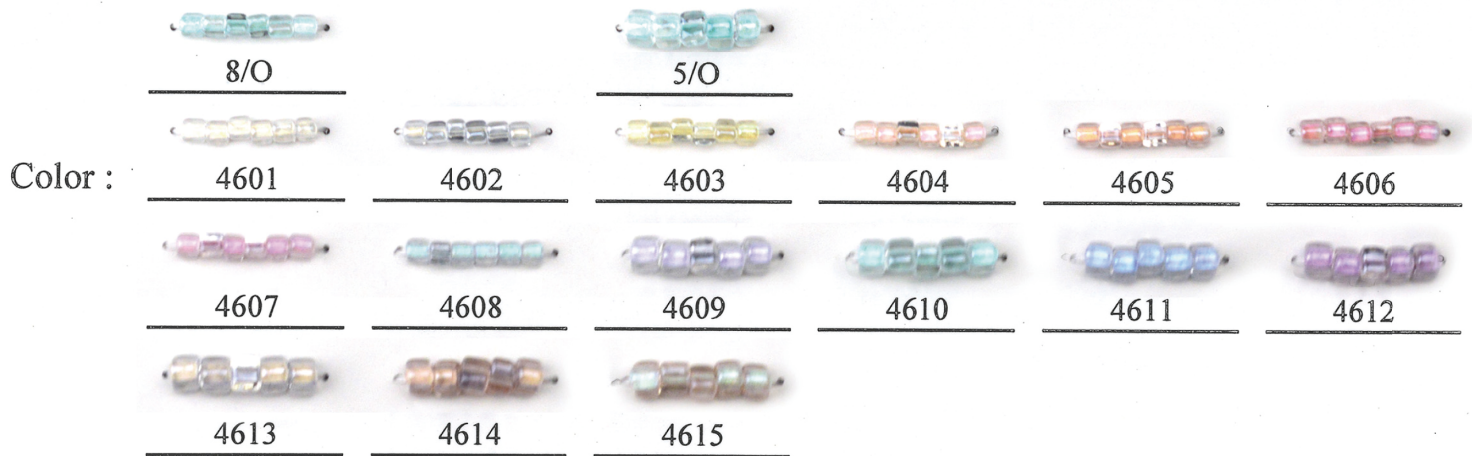

GLASS BEADS

No. TE-49

New Color

Article : Inside Dyed Color
" Pearlized Effect "

Round Rocailles (RR) 6/O

Triangle (TR)

Berry Beads (BB) 2.5 x 4.5 mm