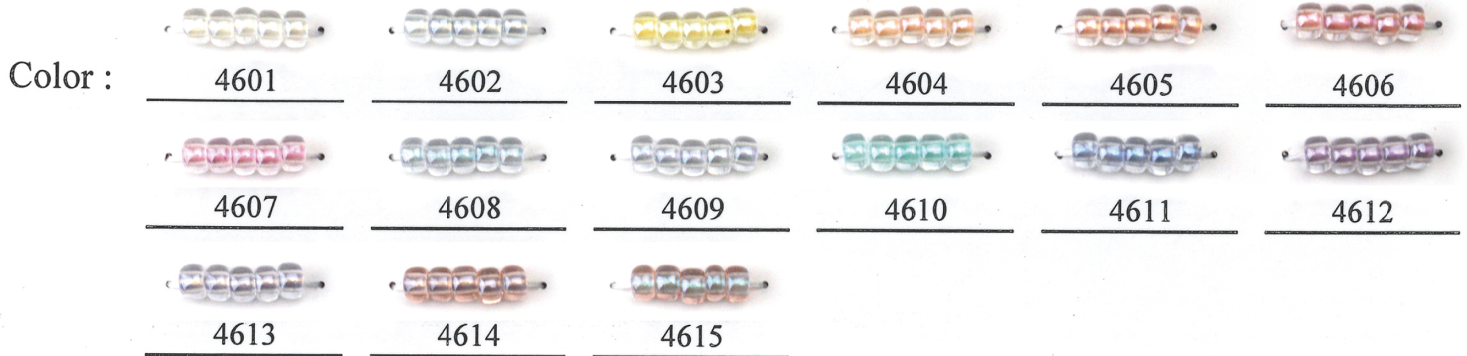

GLASS BEADS

No. TE-49

New Color

Article : Inside Dyed Color
" Pearlized Effect "

Round Rocailles (RR) 6/O

Triangle (TR)

Berry Beads (BB) 2.5 x 4.5 mm